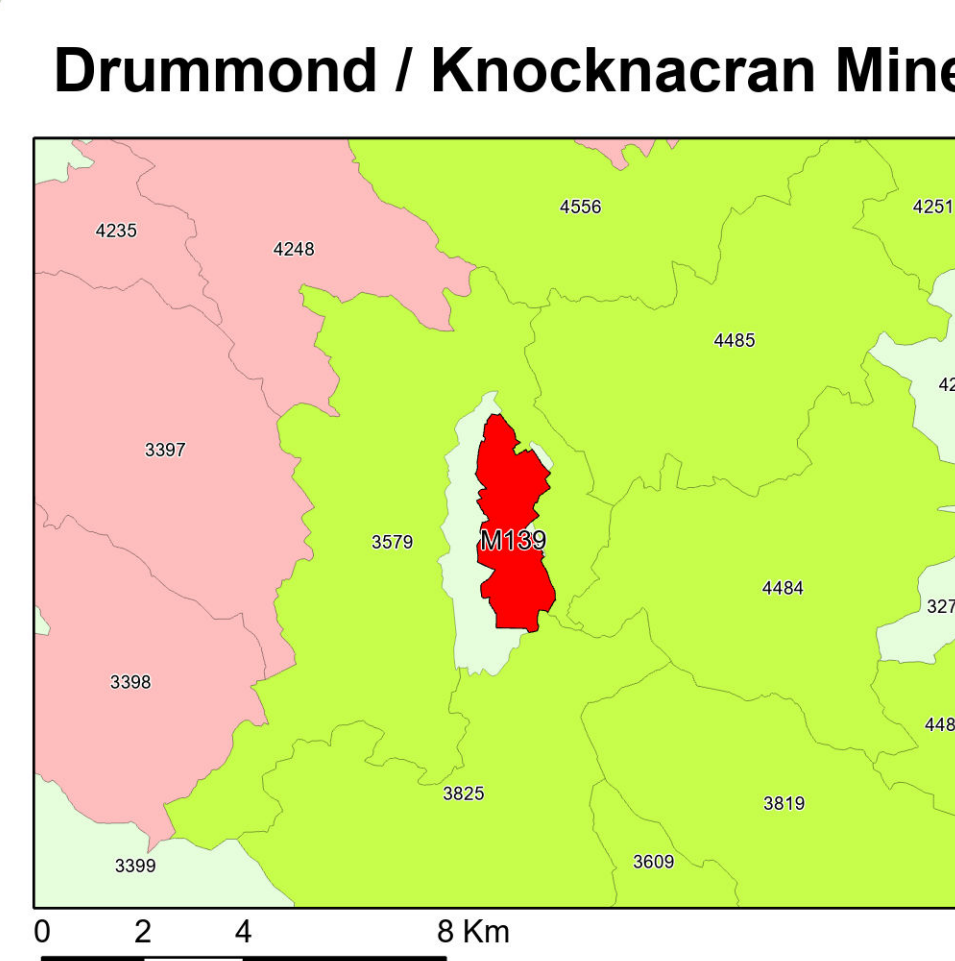

State Mining and Prospecting Areas

1 May 2024

An Roinn Comhshaoil,
Aeráide agus Cumarsáide
Department of the Environment,
Climate and Communications

The area boundaries on this map are approximate.
Details are available from the Geoscience Regulation Office.

0 25 50 100 Km

Current Prospecting Licences	353
Current State Mining Licences	5
Current State Mining Leases	9

- Available Ground**
- Competition Area
 - Open Area - No Incentives
 - Open Area - Incentives
- Unavailable Ground****
- Prospecting Licence Held
 - State Mining Facility
 - Licence Offered / Unavailable
 - Competition Closed
 - National Parks and other Excluded Areas
- Licence Holders**
- 1155327 B.C. Ltd.
 - Aquatherm Ltd.
 - Adventus Zinc Ireland Ltd.
 - Arkle Resources Plc
 - Ballinalack Resources Ltd.
 - Blackstairs Lithium Ltd.
 - BMEX Pty. Ltd.
 - Bolden Tara Mines Ltd.
 - Centenary Resources Ltd.
 - Connemara Granite Teo
 - Connemara Mining Co. Ltd.
 - Conroy Gold (Clontibret) Ltd.
 - Conroy Gold (Longford Down) Ltd.
 - Conroy Gold and Natural Resources Plc.
 - Diversified Asset Holdings Pty. Ltd.
 - Eriss Zinc Ltd.
 - Flintridge Resources Ltd.
 - Foresight Exploration Ltd.
 - Glencore Zinc Ireland Ltd.
 - Gold Note Minerals Ltd.
 - Great Glen Resources Ltd.
 - Group Eleven Mining and Exploration Ltd.
 - Hannan Metals Ireland Ltd.
 - Hendrick Resources (Ireland) Ltd.
 - IMC Exploration Ltd.
 - Irish Marine Oil Ltd.
 - LRH Resources Ltd.
 - Minco Ireland Ltd.
 - Oriel Selection Trust Ltd.
 - Raptor Resources Ltd.
 - Shannon Resources Ltd.
 - TILZ Minerals Ltd.
 - Tancred Resources Ltd
 - Teck Ireland Ltd.
 - TILZ Minerals Ltd
 - Unicorn Mineral Resources Ltd.
 - Viridian Metals Ireland Ltd.
 - Westland Exploration Ltd.