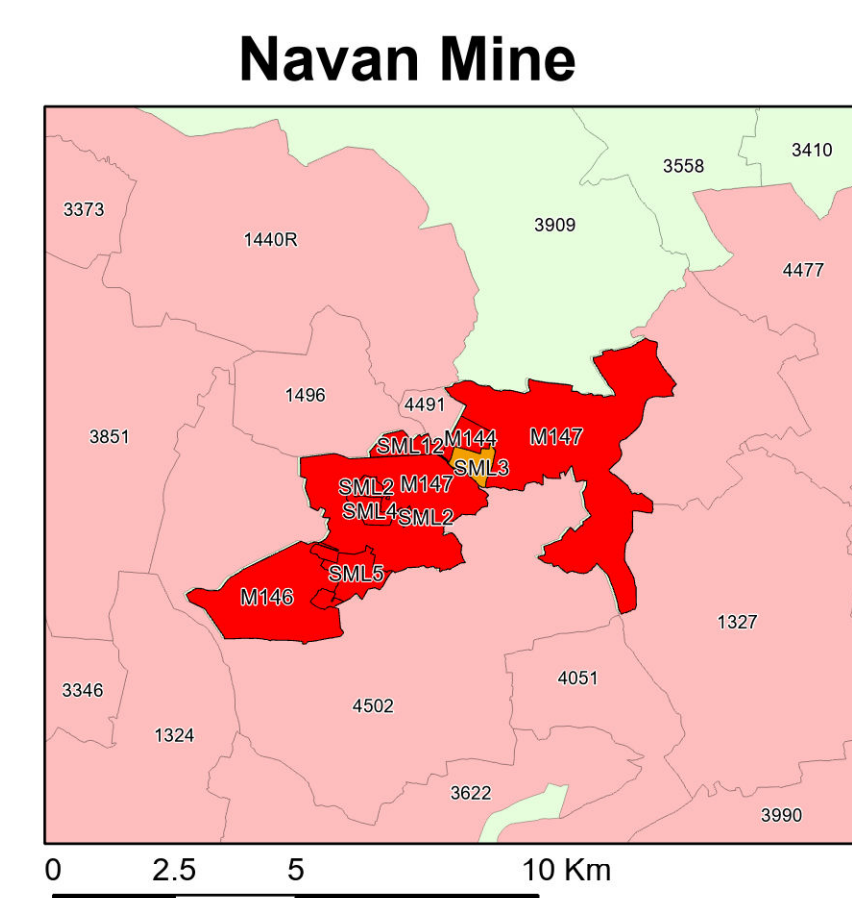

State Mining and Prospecting Areas

1 May 2024

An Roinn Comhshaoil,
Aeráide agus Cumarsáide
Department of the Environment,
Climate and Communications

The area boundaries on this map are approximate.
Details are available from the Geoscience Regulation Office.

0 25 50 100 Km

Current Prospecting Licences	353
Current State Mining Licences	5
Current State Mining Leases	9

- Available Ground**
- Competition Area
 - Open Area - No Incentives
 - Open Area - Incentives
- Unavailable Ground****
- Prospecting Licence Held
 - State Mining Facility
 - Licence Offered / Unavailable
 - Competition Closed
 - National Parks and other Excluded Areas
- Licence Holders**
- 1155327 B.C. Ltd.
 - Aquatherm Ltd.
 - Adventus Zinc Ireland Ltd.
 - Arkle Resources Plc
 - Ballinalack Resources Ltd.
 - Blackstairs Lithium Ltd.
 - BMEX Pty. Ltd.
 - Bolden Tara Mines Ltd.
 - Centenary Resources Ltd.
 - Connemara Granite Teo
 - Connemara Mining Co. Ltd.
 - Conroy Gold (Clontibret) Ltd.
 - Conroy Gold (Longford Down) Ltd.
 - Conroy Gold and Natural Resources Plc.
 - Diversified Asset Holdings Pty. Ltd.
 - Eriss Zinc Ltd.
 - Flintridge Resources Ltd.
 - Foresight Exploration Ltd.
 - Glencore Zinc Ireland Ltd.
 - Gold Note Minerals Ltd.
 - Great Glen Resources Ltd.
 - Group Eleven Mining and Exploration Ltd.
 - Hannan Metals Ireland Ltd.
 - Hendrick Resources (Ireland) Ltd.
 - IMC Exploration Ltd.
 - Irish Marine Oil Ltd.
 - LRH Resources Ltd.
 - Minco Ireland Ltd.
 - Oriel Selection Trust Ltd.
 - Raptor Resources Ltd.
 - Shannon Resources Ltd.
 - TILZ Minerals Ltd.
 - Tancred Resources Ltd
 - Teck Ireland Ltd.
 - TILZ Minerals Ltd
 - Unicorn Mineral Resources Ltd.
 - Viridian Metals Ireland Ltd.
 - Westland Exploration Ltd.