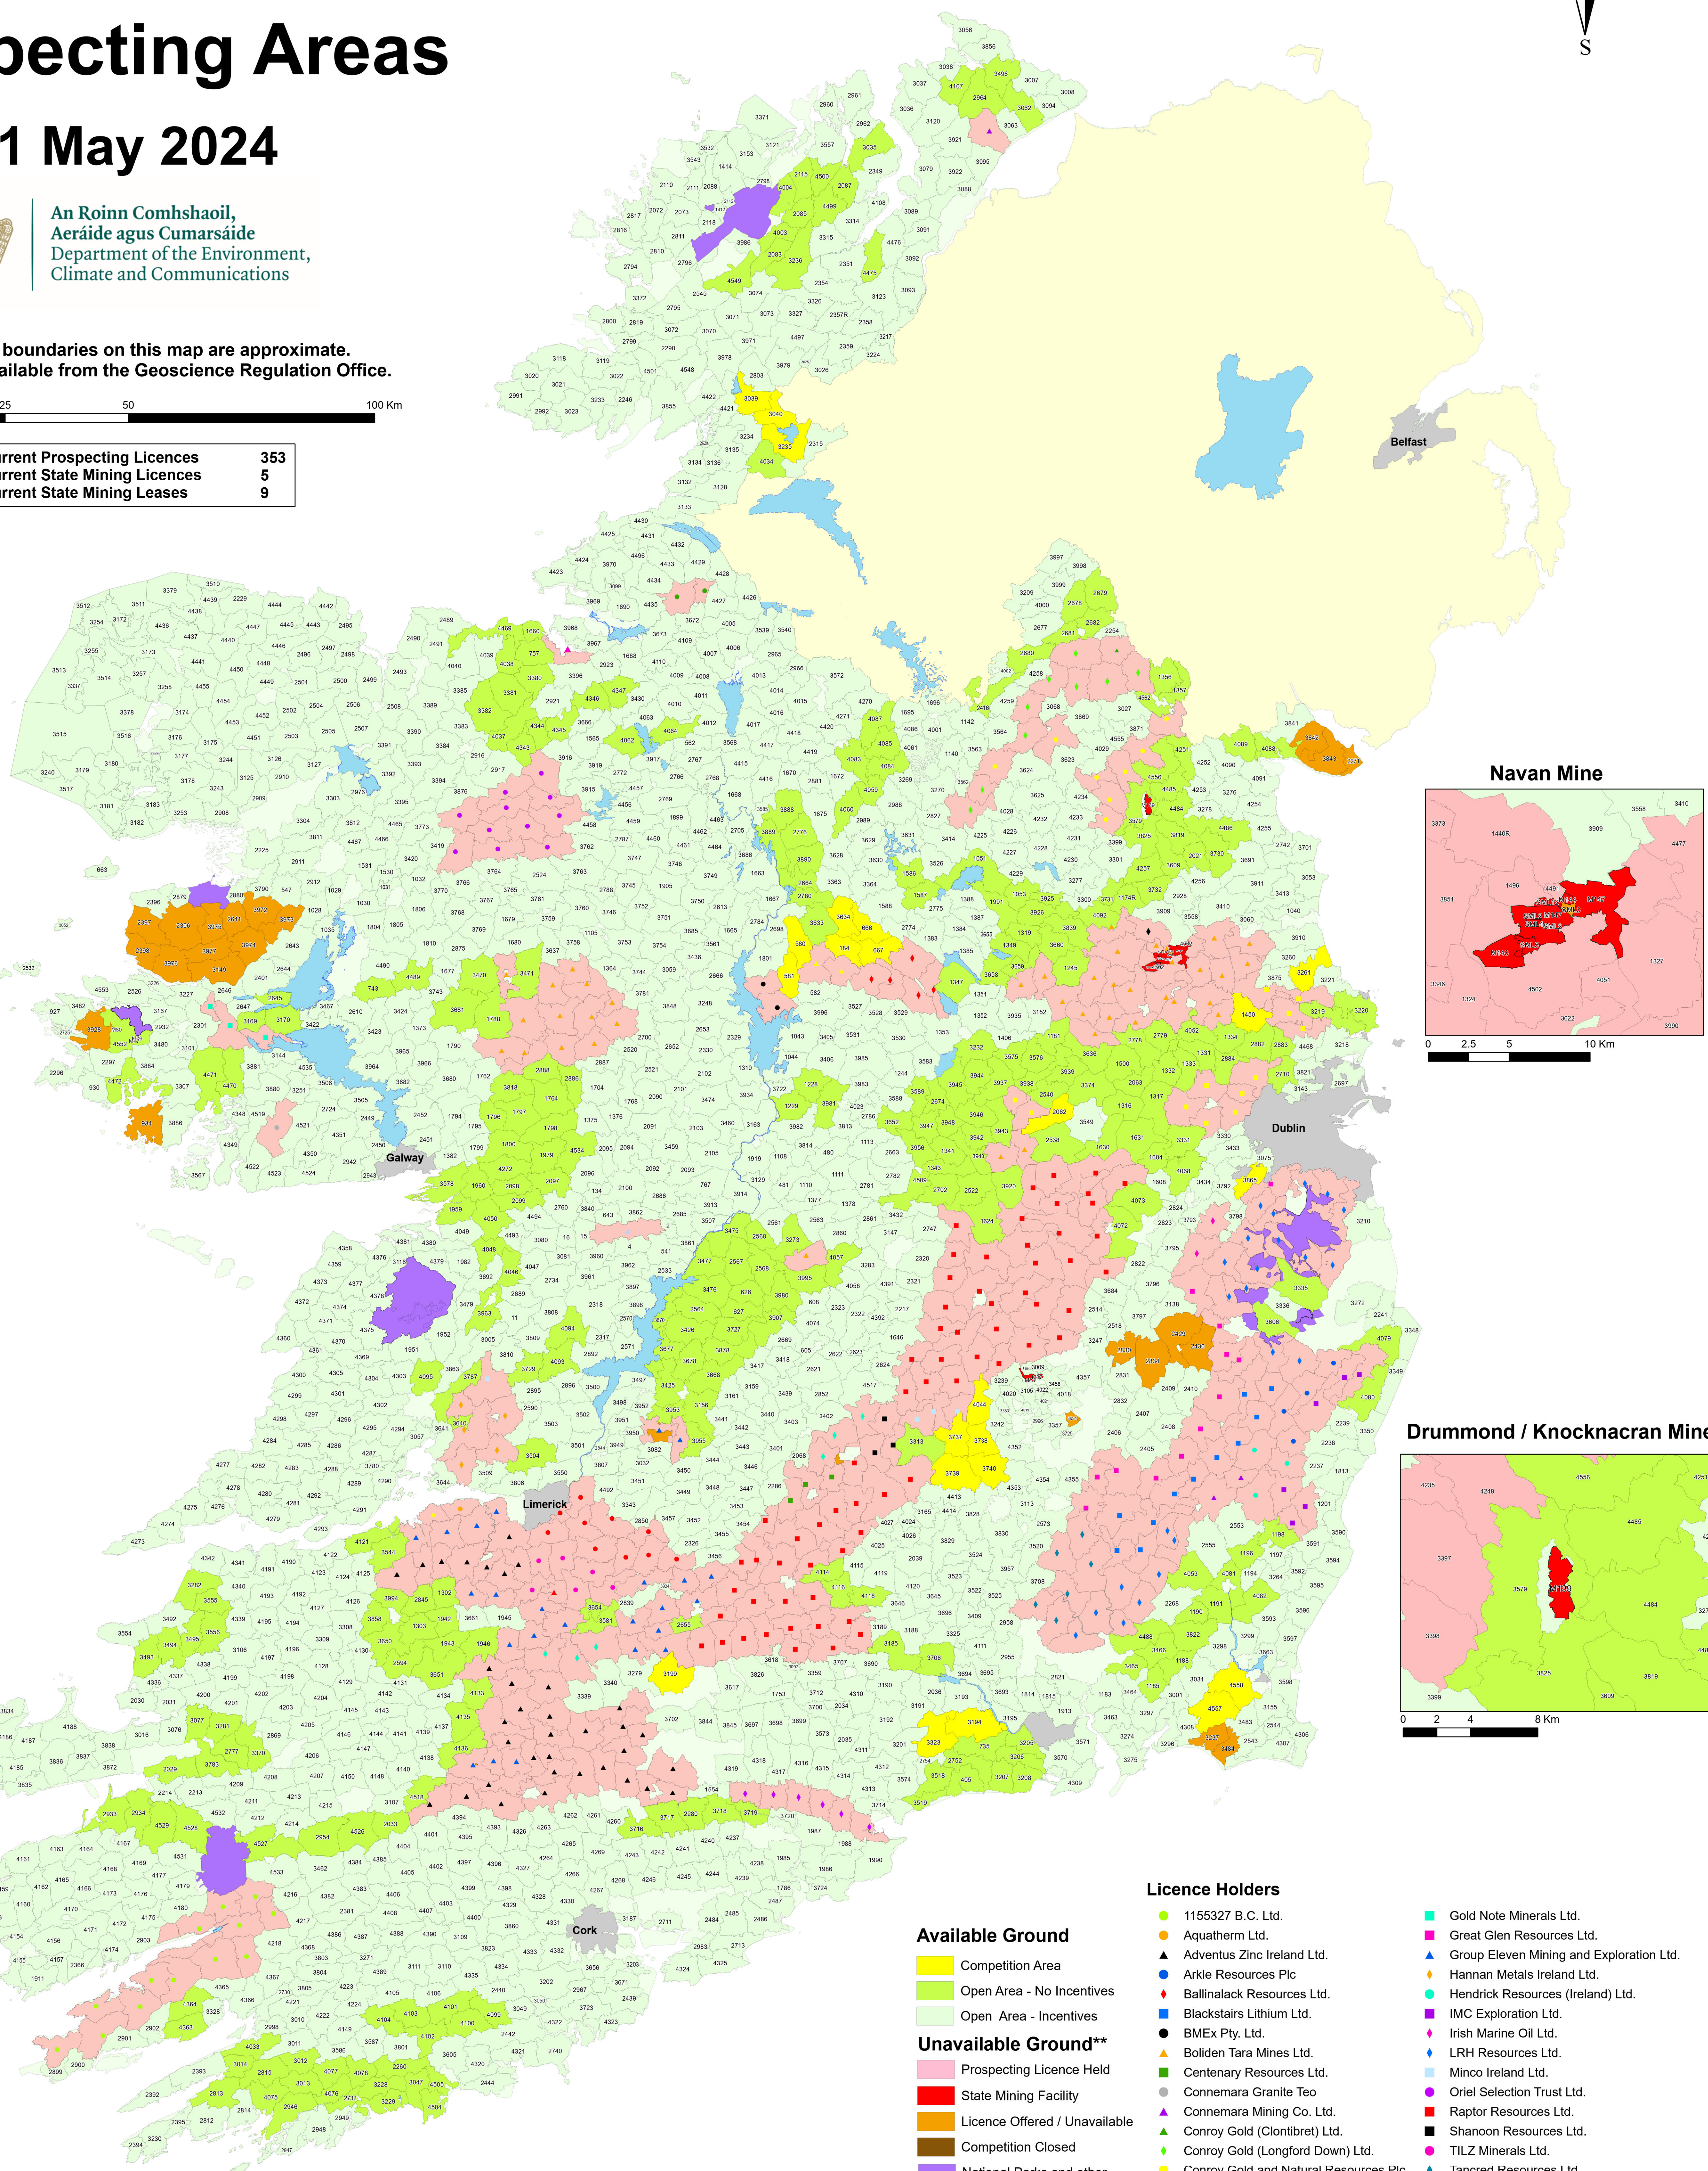

State Mining and Prospecting Areas

1 May 2024

An Roinn Comhshaoil,
Aeráide agus Cumarsáide
Department of the Environment,
Climate and Communications

The area boundaries on this map are approximate.
Details are available from the Geoscience Regulation Office.

0 25 50 100 Km

Current Prospecting Licences	353
Current State Mining Licences	5
Current State Mining Leases	9

- Available Ground**
- Competition Area
 - Open Area - No Incentives
 - Open Area - Incentives
- Unavailable Ground****
- Prospecting Licence Held
 - State Mining Facility
 - Licence Offered / Unavailable
 - Competition Closed
 - National Parks and other Excluded Areas
- Licence Holders**
- 1155327 B.C. Ltd.
 - Aquatherm Ltd.
 - Adventus Zinc Ireland Ltd.
 - Arkle Resources Plc
 - Ballinalack Resources Ltd.
 - Blackstairs Lithium Ltd.
 - BMEX Pty. Ltd.
 - Bolden Tara Mines Ltd.
 - Centenary Resources Ltd.
 - Connemara Granite Teo
 - Connemara Mining Co. Ltd.
 - Conroy Gold (Clontibret) Ltd.
 - Conroy Gold (Longford Down) Ltd.
 - Conroy Gold and Natural Resources Plc.
 - Diversified Asset Holdings Pty. Ltd.
 - Eriss Zinc Ltd.
 - Flintridge Resources Ltd.
 - Foresight Exploration Ltd.
 - Glencore Zinc Ireland Ltd.
 - Gold Note Minerals Ltd.
 - Great Glen Resources Ltd.
 - Group Eleven Mining and Exploration Ltd.
 - Hannan Metals Ireland Ltd.
 - Hendrick Resources (Ireland) Ltd.
 - IMC Exploration Ltd.
 - Irish Marine Oil Ltd.
 - LRH Resources Ltd.
 - Minco Ireland Ltd.
 - Oriel Selection Trust Ltd.
 - Raptor Resources Ltd.
 - Shannon Resources Ltd.
 - TILZ Minerals Ltd.
 - Tancred Resources Ltd
 - Teck Ireland Ltd.
 - TILZ Minerals Ltd
 - Unicorn Mineral Resources Ltd.
 - Viridian Metals Ireland Ltd.
 - Westland Exploration Ltd.