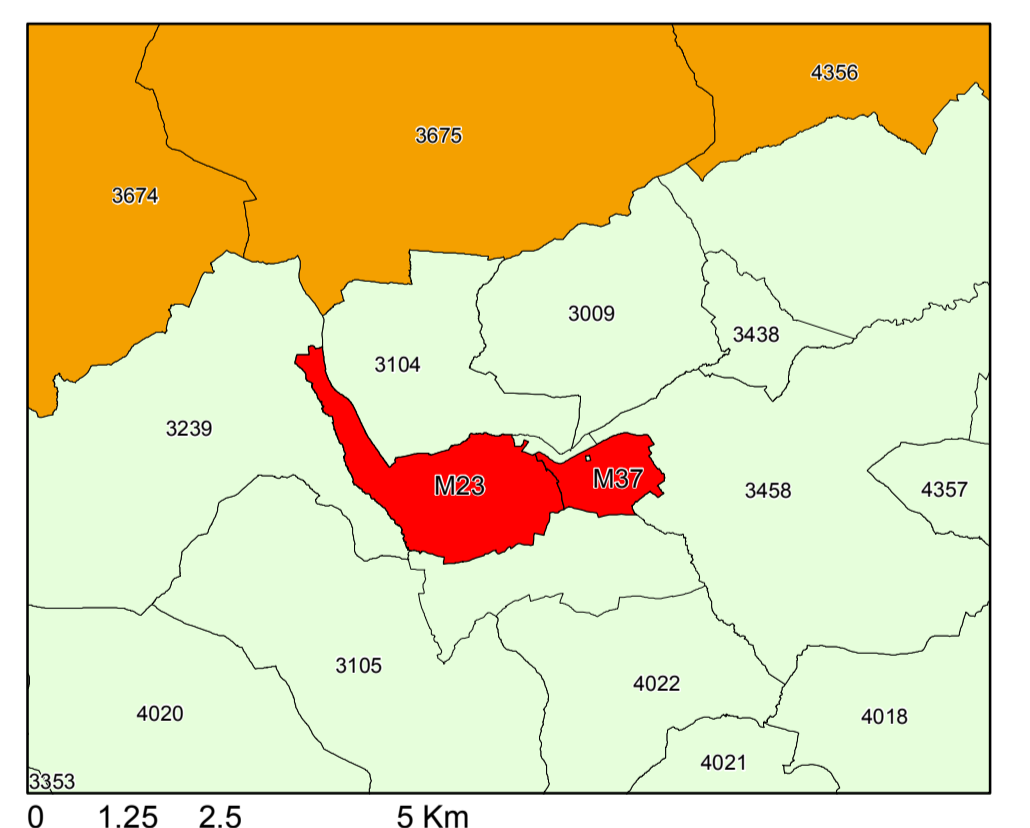

Leinster Coalfield