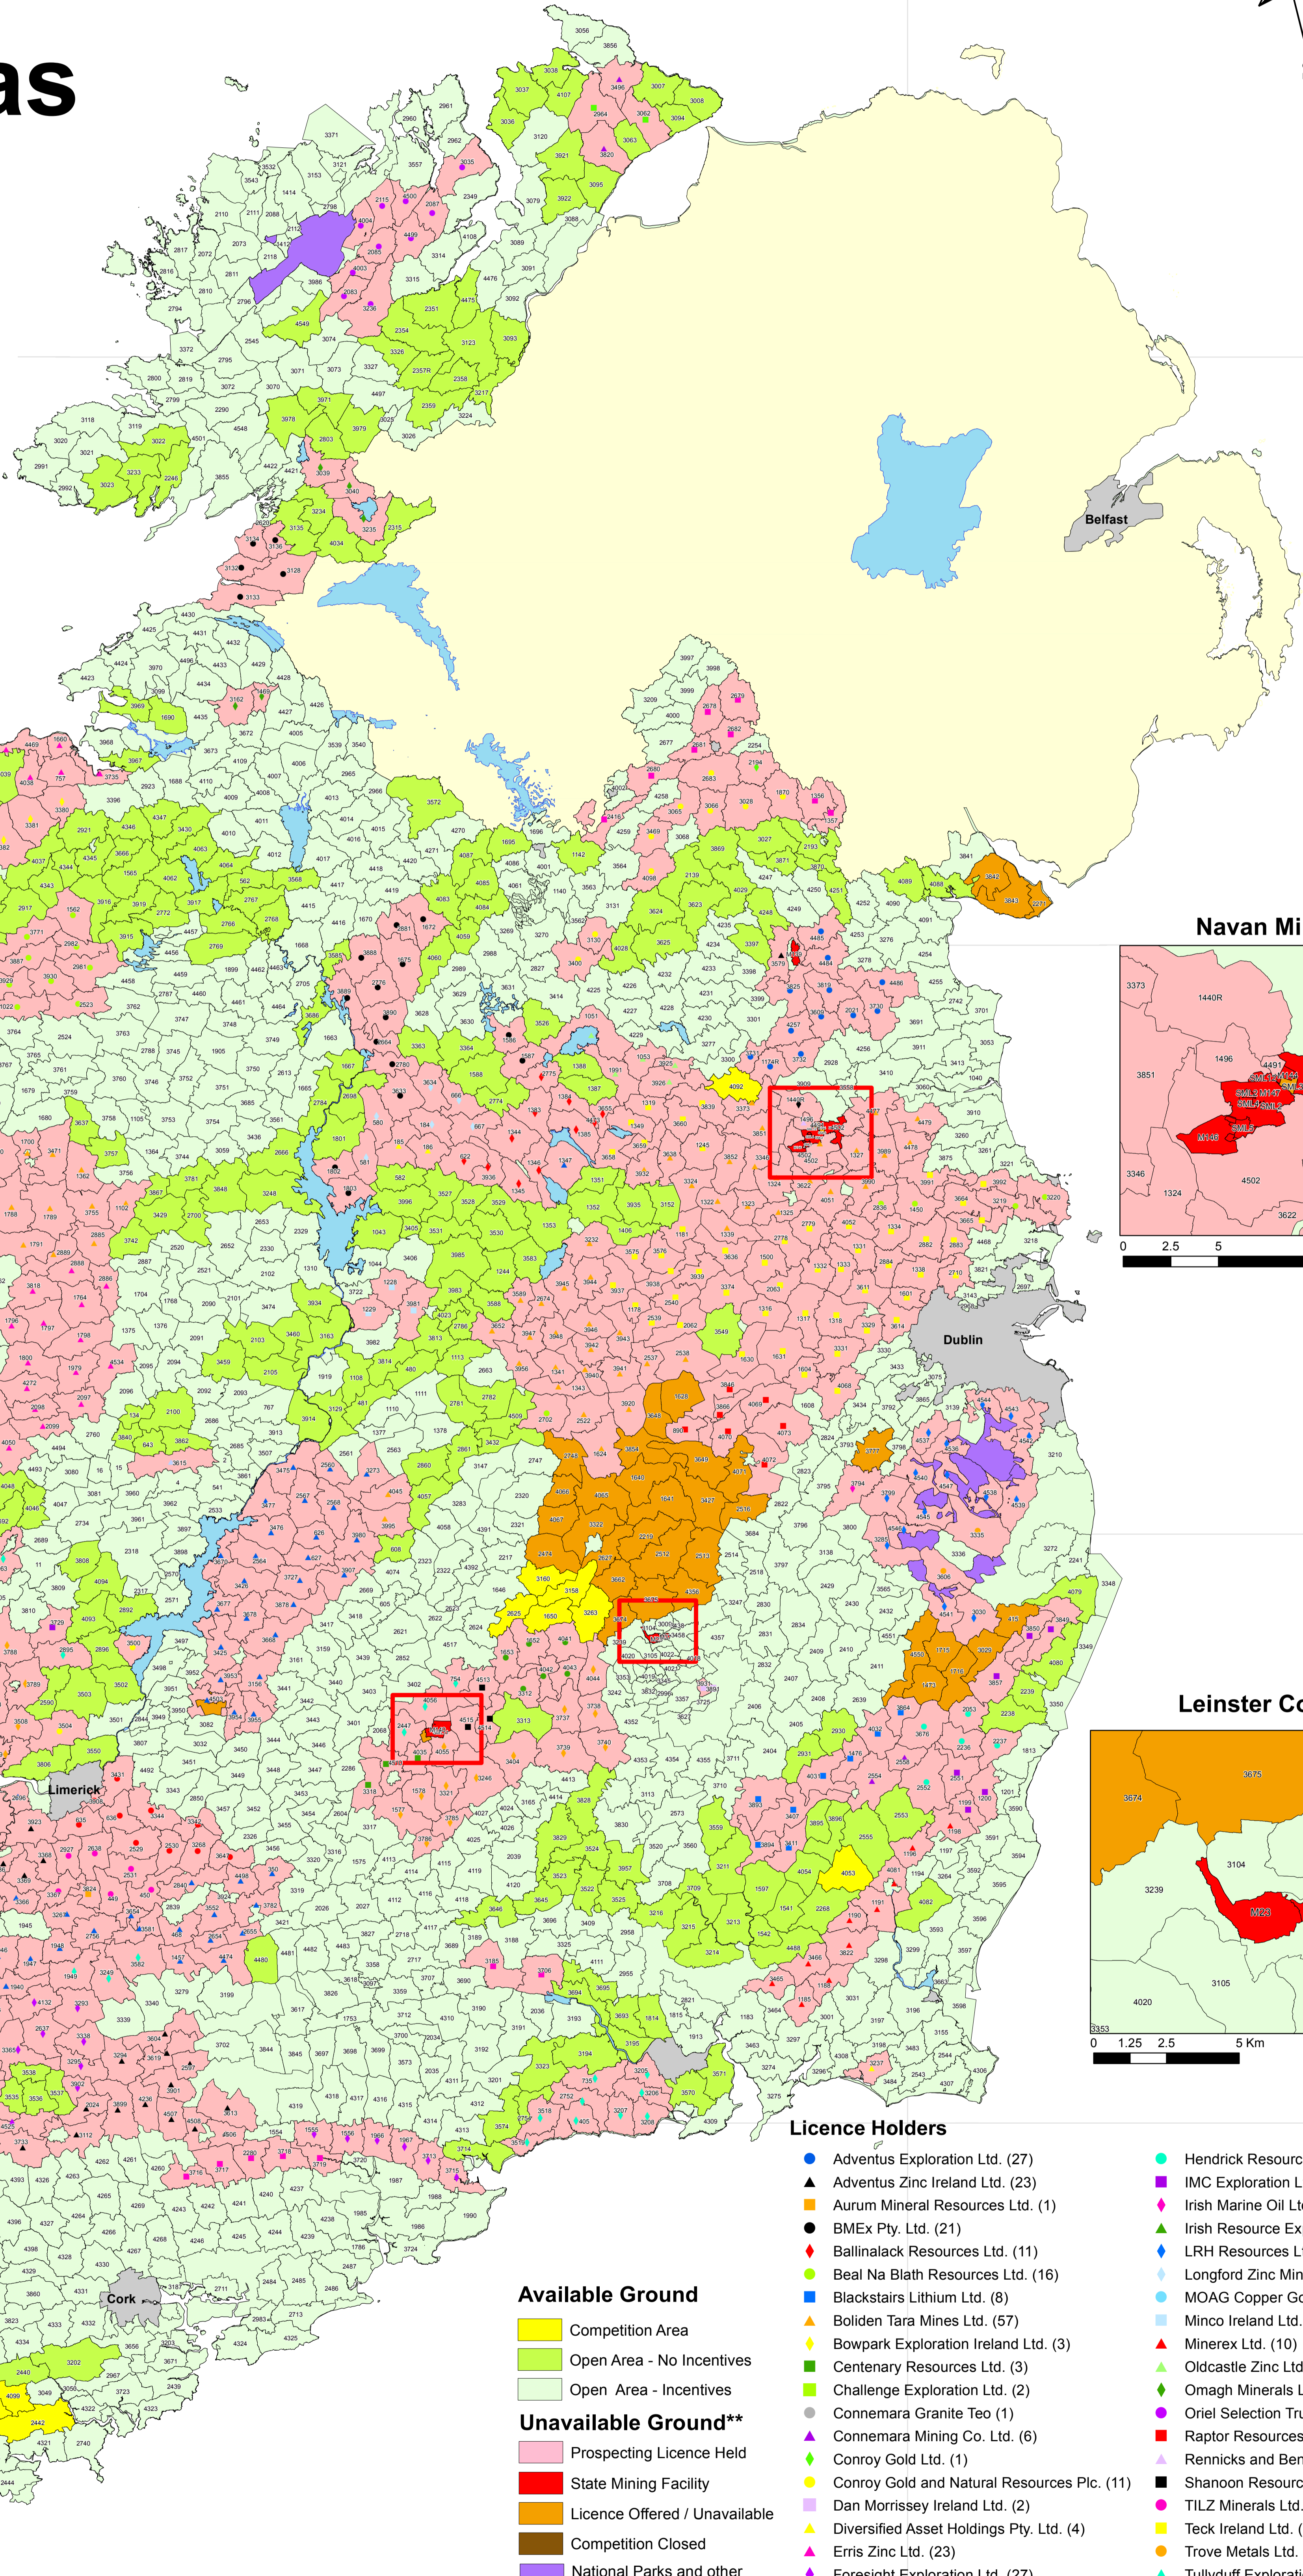

State Mining and Prospecting Areas

1 November 2019

Roinn Cumarsáide, Gníomhaíthe ar son na hAeráide & Comhshaoil
Department of Communications, Climate Action & Environment

The area boundaries on this map are approximate. Details are available from the Exploration and Mining Division.

0 25 50 100 Km

Current Prospecting Licences	541
Current State Mining Licences	6
Current State Mining Leases	10

Licence Holders

- Adventus Exploration Ltd. (27)
- ▲ Adventus Zinc Ireland Ltd. (23)
- ▲ Aurum Mineral Resources Ltd. (1)
- BMEx Pty. Ltd. (21)
- Ballinalack Resources Ltd. (11)
- Beal Na Blath Resources Ltd. (16)
- ▲ Blackstairs Lithium Ltd. (8)
- ▲ Boliden Tara Mines Ltd. (57)
- Bowpark Exploration Ireland Ltd. (3)
- Centenary Resources Ltd. (3)
- Challenge Exploration Ltd. (2)
- Connemara Granite Teo (1)
- ▲ Connemara Mining Co. Ltd. (6)
- Conroy Gold Ltd. (1)
- Conroy Gold and Natural Resources Plc. (11)
- Dan Morrissey Ireland Ltd. (2)
- Diversified Asset Holdings Pty. Ltd. (4)
- ▲ Eriss Zinc Ltd. (23)
- Foresight Exploration Ltd. (27)
- Glencore Zinc Ireland Ltd. (10)
- Gold Note Minerals Ltd. (3)
- Great Glen Resources Ltd. (15)
- ▲ Group Eleven Mining and Exploration Ltd. (76)
- Hannan Metals Ireland Ltd. (22)
- Hendrick Resources (Ireland) Ltd. (5)
- IMC Exploration Ltd. (7)
- Irish Marine Oil Ltd. (1)
- ▲ Irish Resource Exploration Ltd. (3)
- LRH Resources Ltd. (15)
- Longford Zinc Mining Ltd. (6)
- MOAG Copper Gold Resources Inc. (1)
- Minco Ireland Ltd. (3)
- ▲ Minex Ltd. (10)
- ▲ Oldcastle Zinc Ltd. (5)
- Omagh Minerals Ltd. (5)
- Oriel Selection Trust Ltd. (10)
- Raptor Resources Ltd. (7)
- Rennicks and Bennett Ltd. (1)
- Shannon Resources Ltd. (3)
- TILZ Minerals Ltd. (6)
- Teck Ireland Ltd. (49)
- Tullyduff Explorations (1)
- Unicorn Mineral Resources Ltd. (20)
- Vedanta Exploration Ireland Ltd. (6)
- Viridian Metals Ireland Ltd. (1)
- Westland Exploration Ltd. (1)

Available Ground

- Competition Area
- Open Area - No Incentives
- Open Area - Incentives

Unavailable Ground**

- Prospecting Licence Hold
- State Mining Facility
- Licence Offered / Unavailable
- Competition Closed
- National Parks and other Excluded Areas

Geography

- Lake
- Urban Area

**Unavailable ground may be available for application for certain minerals. Please see the Competition Booklet for further information.