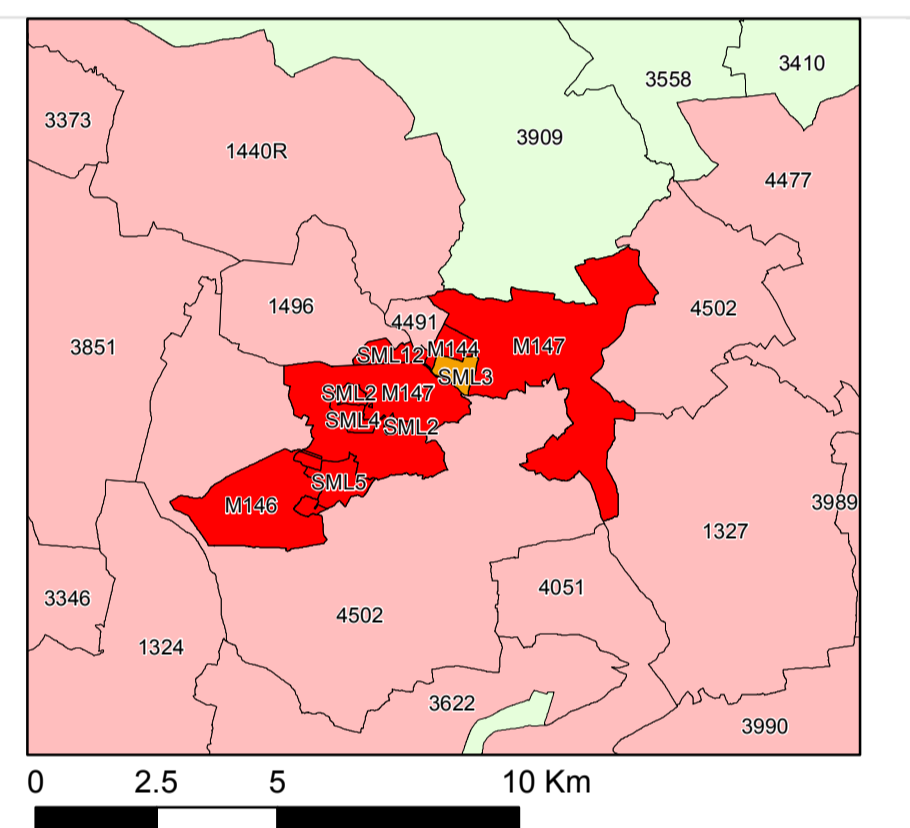

State Mining and Prospecting Areas

1 November 2019

Roinn Cumarsáide, Gníomhaíthe ar son na hAeráide & Comhshaoil
Department of Communications, Climate Action & Environment

The area boundaries on this map are approximate. Details are available from the Exploration and Mining Division.

0 25 50 100 Km

Current Prospecting Licences	541
Current State Mining Licences	6
Current State Mining Leases	10

Navan Mine

Licence Holders