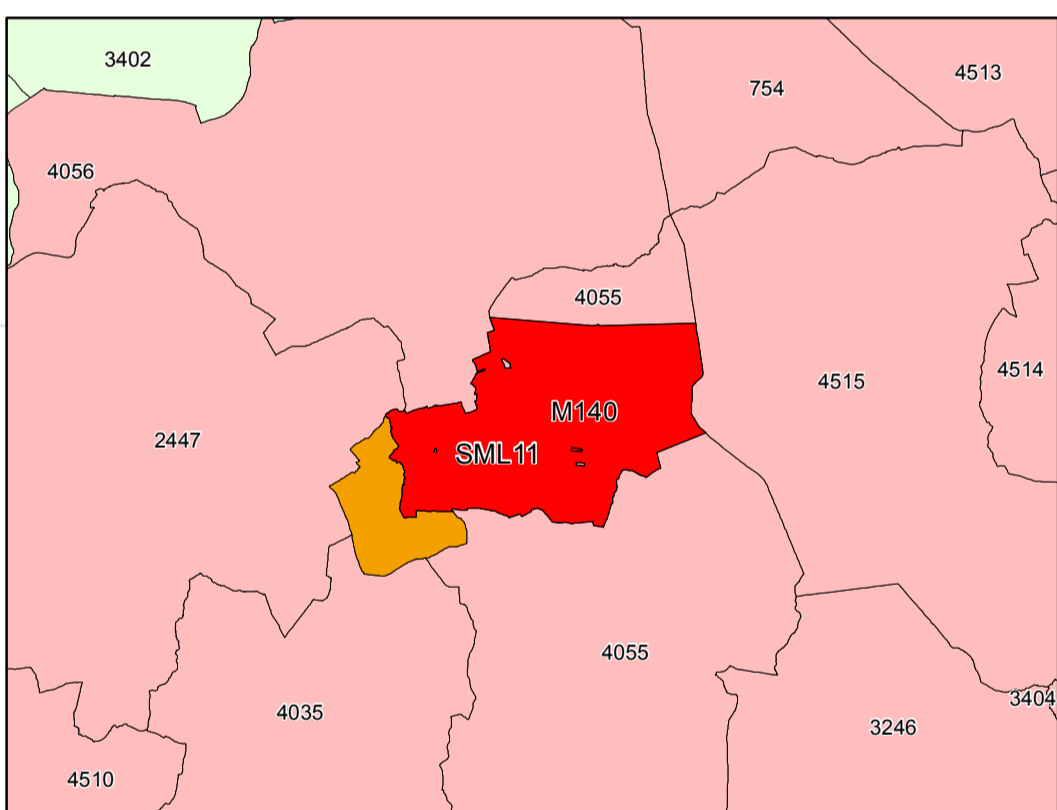

Lisheen Mine